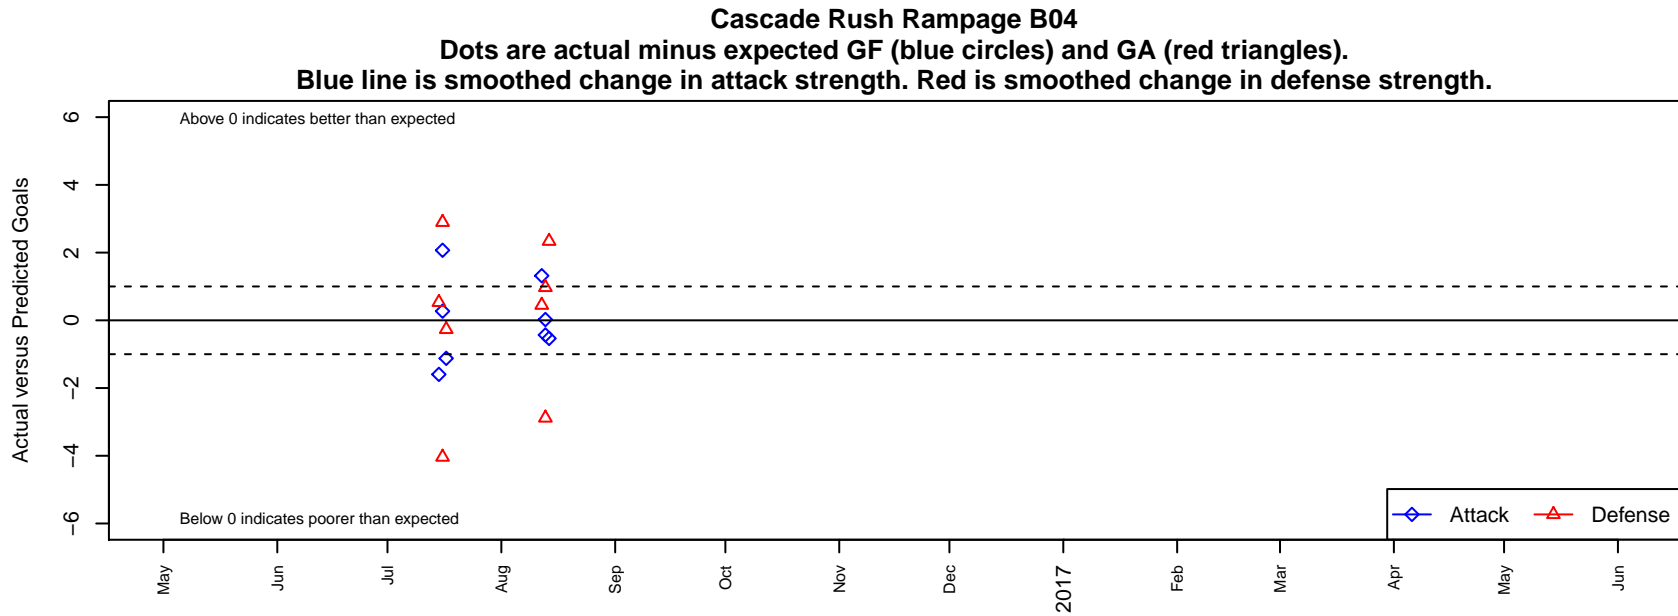

# Cascade Rush Rampage B04

Cascade Rush FC  
Bend, OR  
B04 total strength=687  
attack=1.22 defense=0.38

alt names used:  
CASCADE RUSH RUSH RAMPAGE (OR)  
CR Rampage

Venues played:  
2016 Beaverton Cup BU13 Silver  
2016 Bend Premier Cup Fanendo Adi (Gold) Di

**attack and defense variance (black dot)  
relative to other teams  
and top 10 in region**

**attack and defense rating  
relative to others at age  
and all opponents in last 13 months**

**attack and defense rating  
relative to others at age  
and all opponents in last 13 months**

**Performance relative to 13 month average**

**Performance relative to 13 month average**

Distribution of opponents  
 Red = Lose zone, Blue = Win zone, Green = Even  
 Black line separates win/lose zones