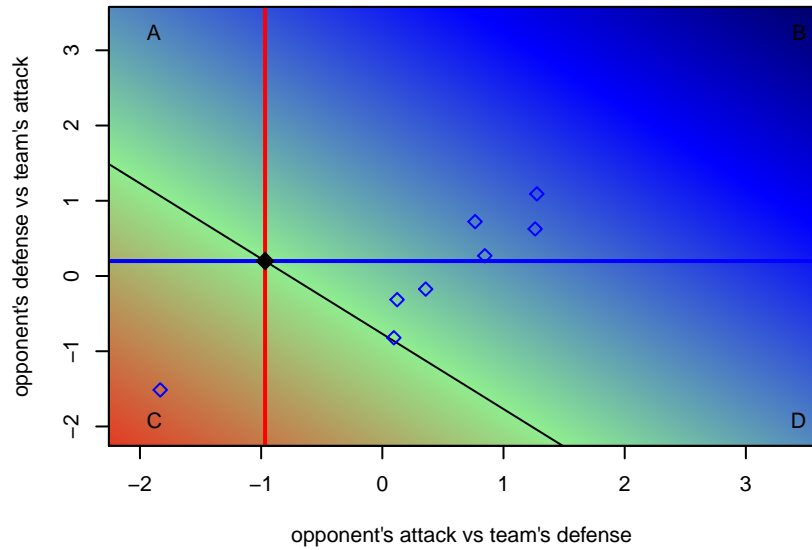

# Cascade Rush Rampage B04

Cascade Rush FC  
Bend, OR  
B04 total strength=687  
attack=1.22 defense=0.38

alt names used:  
CASCADE RUSH RUSH RAMPAGE (OR)  
CR Rampage

Venues played:  
2016 Beaverton Cup BU13 Silver  
2016 Bend Premier Cup Fanendo Adi (Gold) Di

**attack and defense variance (black dot)  
relative to other teams  
and top 10 in region**

**attack and defense rating  
relative to others at age  
and all opponents in last 13 months**

**attack and defense rating  
relative to others at age  
and all opponents in last 13 months**

**Performance relative to 13 month average**

**Performance relative to 13 month average**

Distribution of opponents  
 Red = Lose zone, Blue = Win zone, Green = Even  
 Black line separates win/lose zones

lot. A=Neither has attack advantage, B=Opponent has both attack and defense advantage, C=Opponent has both attack and defense disadvantage, D=Both have

<b>date</b>	<b>home</b>		<b>away</b>		<b>venue</b>	<b>pred.home</b>	<b>pred.away</b>
2016-08-14	NPSA Titans Navy B04	3	Cascade Rush Rampage B04	0	2016 Bend Premier Cup Fanendo Adi (Gold)	5.34	0.53
2016-08-13	Cascade Rush Rampage B04	1	NEU White B04	9	2016 Bend Premier Cup Fanendo Adi (Gold)	0.98	6.12
2016-08-13	Cascade Rush Rampage B04	0	Eastside FC White B04	8	2016 Bend Premier Cup Fanendo Adi (Gold)	0.43	8.97
2016-08-12	LASC IFC Eagles B04	10	Cascade Rush Rampage B04	2	2016 Bend Premier Cup Fanendo Adi (Gold)	10.45	0.68
2016-07-17	Washington Timbers White 2 B04	4	Cascade Rush Rampage B04	0	2016 Beaverton Cup BU13 Silver	3.73	1.12
2016-07-16	Westside Timbers Copa TS B04	7	Cascade Rush Rampage B04	4	2016 Beaverton Cup BU13 Silver	2.96	1.93
2016-07-16	Cascade Rush Rampage B04	3	Thelo Warriors B04	0	2016 Beaverton Cup BU13 Silver	2.73	2.90
2016-07-15	Cascade Rush Rampage B04	4	HSC Olimpo B04	0	2016 Beaverton Cup BU13 Silver	5.60	0.53