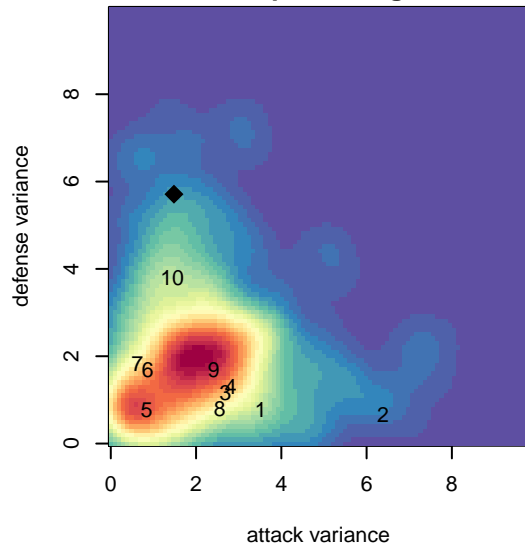

# Cascade Rush Rampage B04

Cascade Rush FC  
Bend, OR  
B04 total strength=687  
attack=1.22 defense=0.38

alt names used:  
CASCADE RUSH RUSH RAMPAGE (OR)  
CR Rampage

Venues played:  
2016 Beaverton Cup BU13 Silver  
2016 Bend Premier Cup Fanendo Adi (Gold) Di

**attack and defense variance (black dot)  
relative to other teams  
and top 10 in region**

**attack and defense rating  
relative to others at age  
and all opponents in last 13 months**

**attack and defense rating  
relative to others at age  
and all opponents in last 13 months**

**Performance relative to 13 month average**

**Performance relative to 13 month average**

Distribution of opponents  
 Red = Lose zone, Blue = Win zone, Green = Even  
 Black line separates win/lose zones