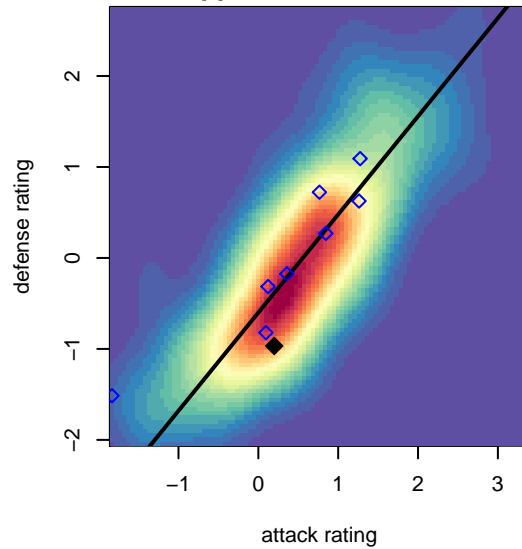

# Cascade Rush Rampage B04

Cascade Rush FC  
Bend, OR  
B04 total strength=687  
attack=1.22 defense=0.38

alt names used:  
CASCADE RUSH RUSH RAMPAGE (OR)  
CR Rampage

Venues played:  
2016 Beaverton Cup BU13 Silver  
2016 Bend Premier Cup Fanendo Adi (Gold) Di

**attack and defense variance (black dot)  
relative to other teams  
and top 10 in region**

**attack and defense rating  
relative to others at age  
and all opponents in last 13 months**

**attack and defense rating  
relative to others at age  
and all opponents in last 13 months**

**Performance relative to 13 month average**

**Performance relative to 13 month average**

Distribution of opponents  
 Red = Lose zone, Blue = Win zone, Green = Even  
 Black line separates win/lose zones

lot. A=Neither has attack advantage, B=Opponent has both attack and defense advantage, C=Opponent has both attack and defense disadvantage, D=Both have

<b>date</b>	<b>home</b>		<b>away</b>		<b>venue</b>	<b>pred.home</b>	<b>pred.away</b>
2016-08-14	NPSA Titans Navy B04	3	Cascade Rush Rampage B04	0	2016 Bend Premier Cup Fanendo Adi (Gold)	5.34	0.53
2016-08-13	Cascade Rush Rampage B04	1	NEU White B04	9	2016 Bend Premier Cup Fanendo Adi (Gold)	0.98	6.12
2016-08-13	Cascade Rush Rampage B04	0	Eastside FC White B04	8	2016 Bend Premier Cup Fanendo Adi (Gold)	0.43	8.97
2016-08-12	LASC IFC Eagles B04	10	Cascade Rush Rampage B04	2	2016 Bend Premier Cup Fanendo Adi (Gold)	10.45	0.68
2016-07-17	Washington Timbers White 2 B04	4	Cascade Rush Rampage B04	0	2016 Beaverton Cup BU13 Silver	3.73	1.12
2016-07-16	Westside Timbers Copa TS B04	7	Cascade Rush Rampage B04	4	2016 Beaverton Cup BU13 Silver	2.96	1.93
2016-07-16	Cascade Rush Rampage B04	3	Thelo Warriors B04	0	2016 Beaverton Cup BU13 Silver	2.73	2.90
2016-07-15	Cascade Rush Rampage B04	4	HSC Olimpo B04	0	2016 Beaverton Cup BU13 Silver	5.60	0.53